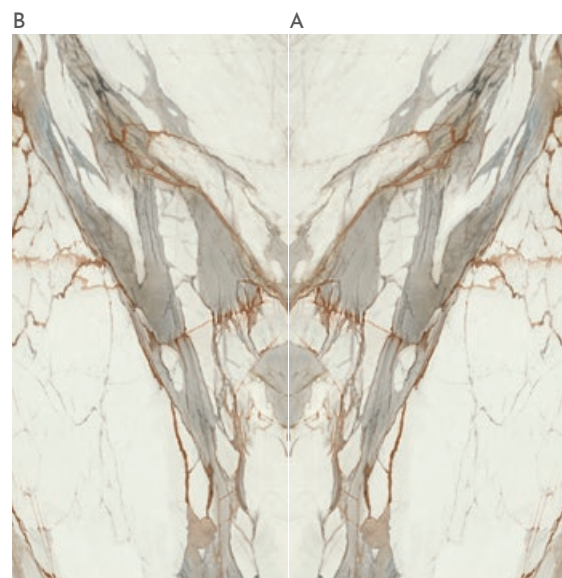

SOFT MATT  
6mm / 12mm / 20mm

POLISHED  
6mm / 12mm / 20mm

BOOKMATCH  
6mm / 12mm / 20mm

COLOCACIÓN / LAYING 1

COLOCACIÓN / LAYING 2

126"x63"  
320x160

MACCHIA VECCHIA GOLD  
( 330 )

Countertops Macchia Vecchia Gold 320x160