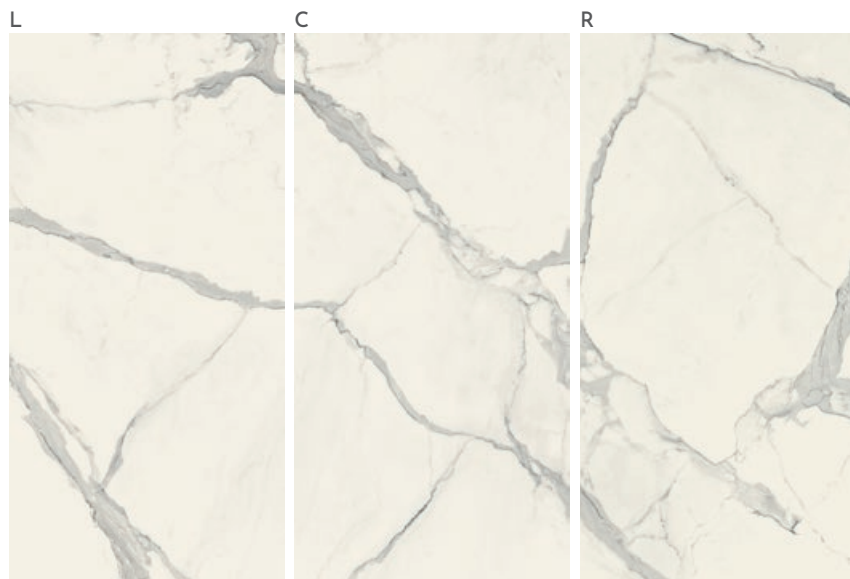

BOOKMATCH
SOFT MATT 6mm / 12mm
POLISHED 6mm / 12mm

VEINMATCH
3 DISEÑOS DIFERENTES / 3 DIFFERENT DESIGNS
SOFT MATT 6mm
POLISHED 6mm

126"x63"
320x160

ALTO STATUARIO
(150)