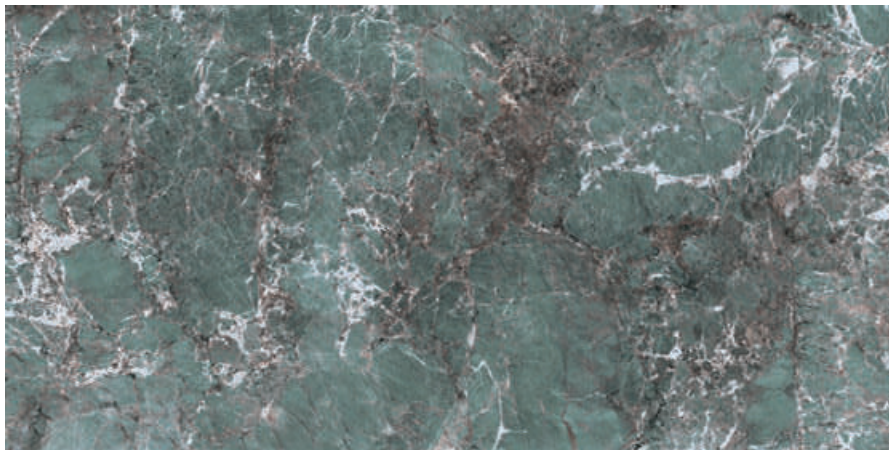

POLISHED

\*6mm / 12mm

\*6mm / 12mm

DISEÑO ÚNICO / ONE DESIGN

126"x63"  
320x160

AMAZONITE SEAGREEN

( 430 )

Amazonite Seagreen 320x160