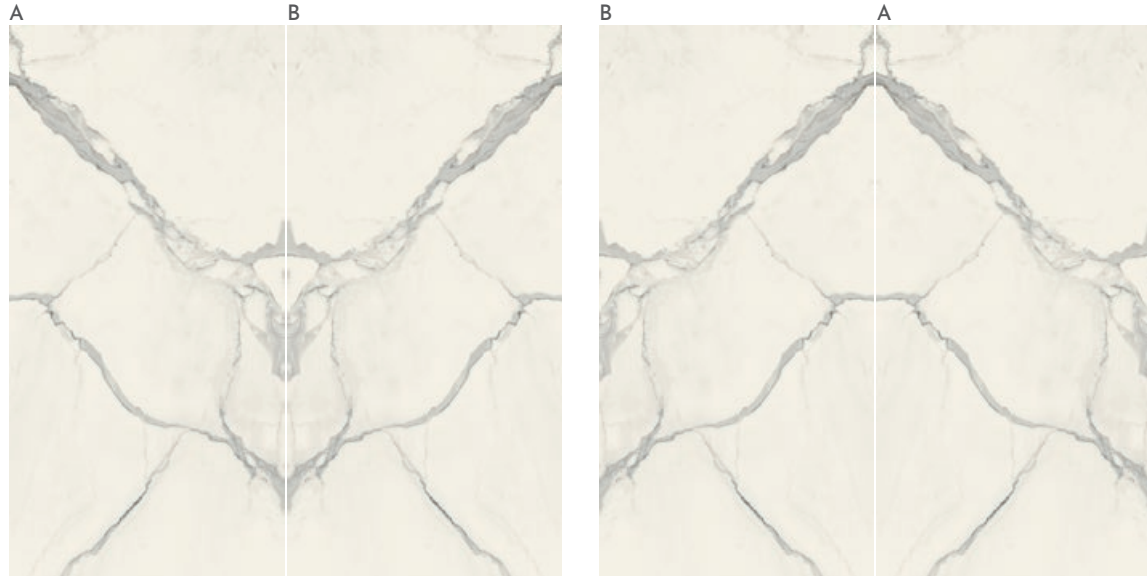

COLOCACIÓN / LAYING 1

COLOCACIÓN / LAYING 2

126"x63"  
320x160

ONICE LUX WHITE  
( 155 )

Onice White 320x160

BOOKMATCH  
SOFT MATT 6mm / 12mm  
POLISHED 6mm / 12mm

VEINMATCH  
3 DISEÑOS DIFERENTES / 3 DIFFERENT DESIGNS  
SOFT MATT 6mm  
POLISHED 6mm