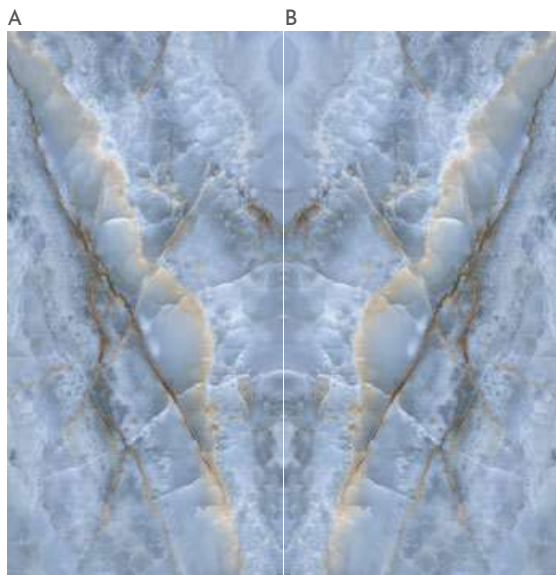

ASCALE

ESPESOR / THICKNESS

SOFT MATT
6mm / 12mm
POLISHED
6mm / 12mm

BOOKMATCH
6mm / 12mm

COLOCACIÓN / LAYING 1