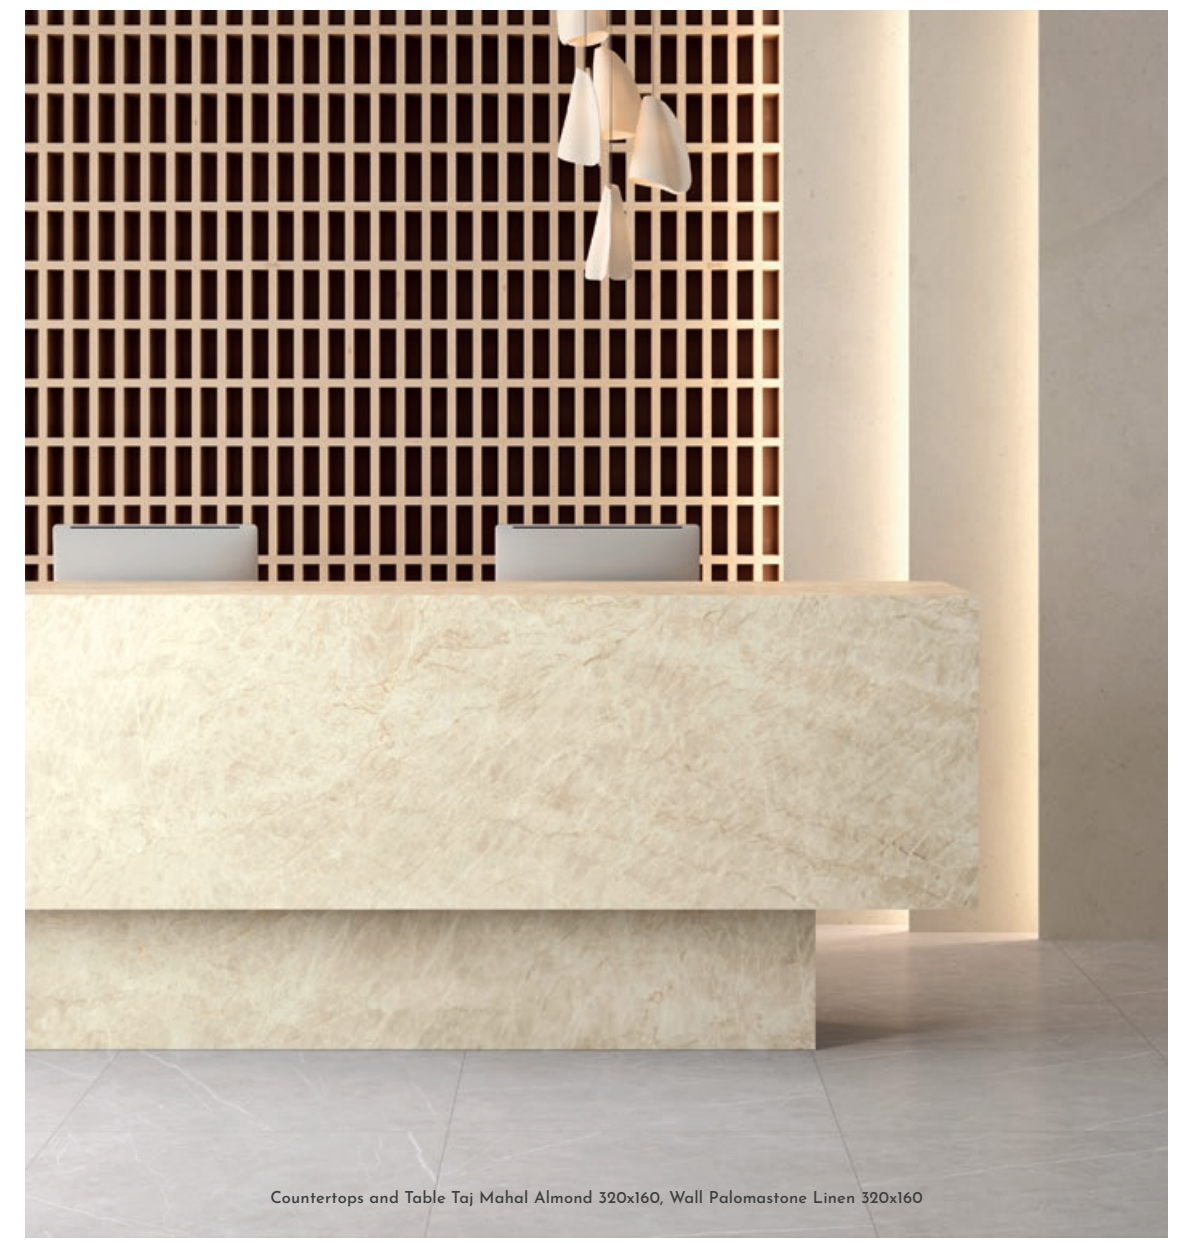

TAJ MAHAL ALMOND
(130)

Countertops and Table Taj Mahal Almond 320x160, Wall Palomastone Linen 320x160