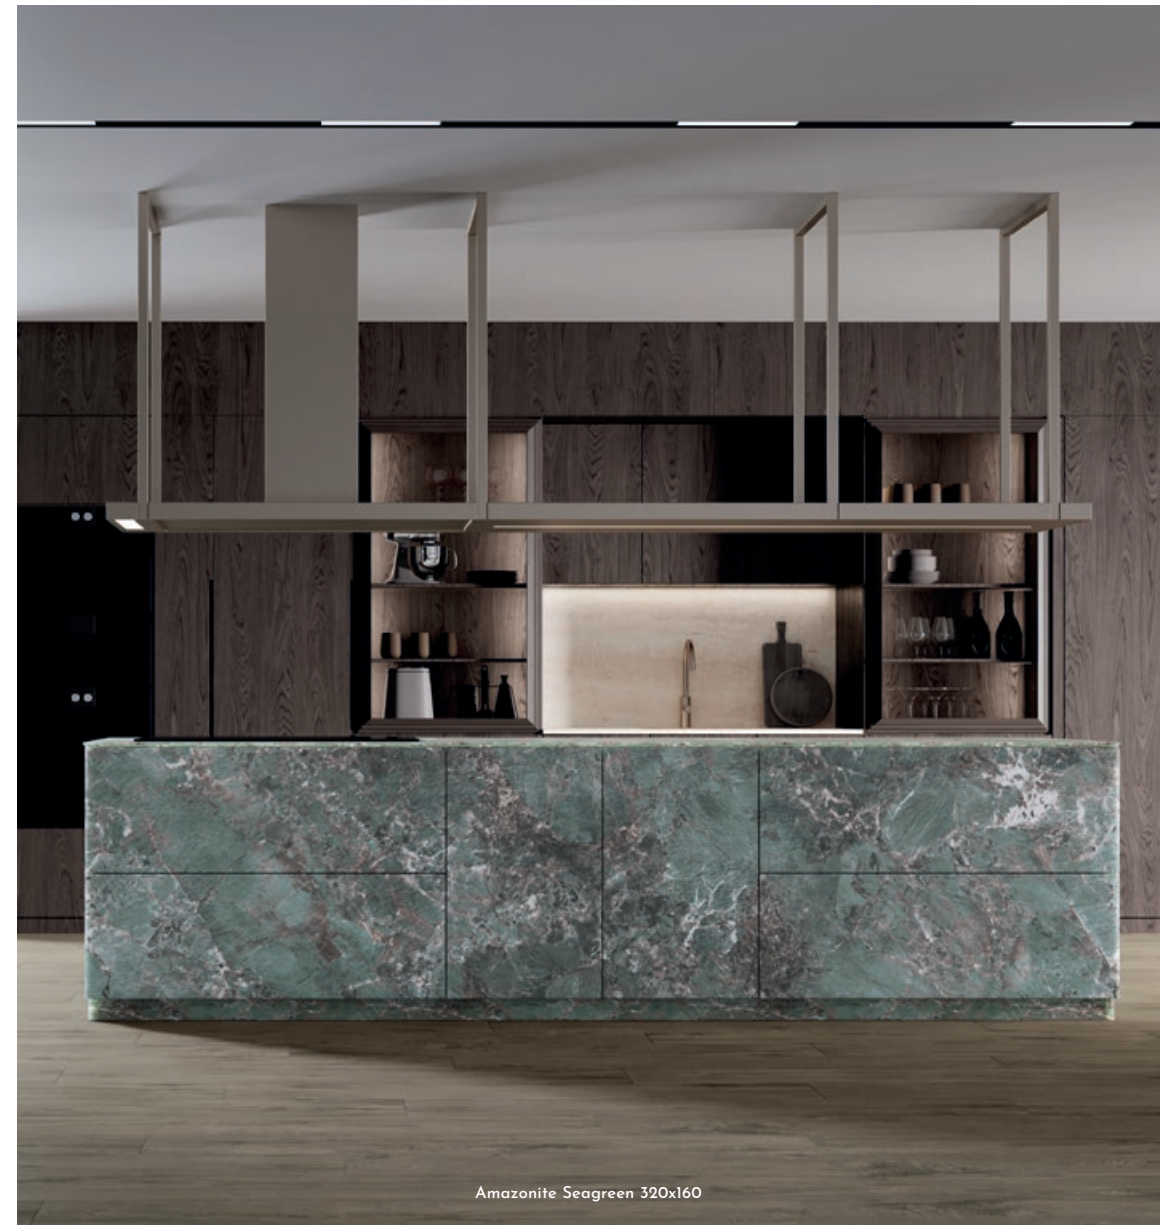

POLISHED

\*6mm / 12mm

\*6mm / 12mm

DISEÑO ÚNICO / ONE DESIGN

126"x63"  
320x160

AMAZONITE SEAGREEN

( 430 )

Amazonite Seagreen 320x160