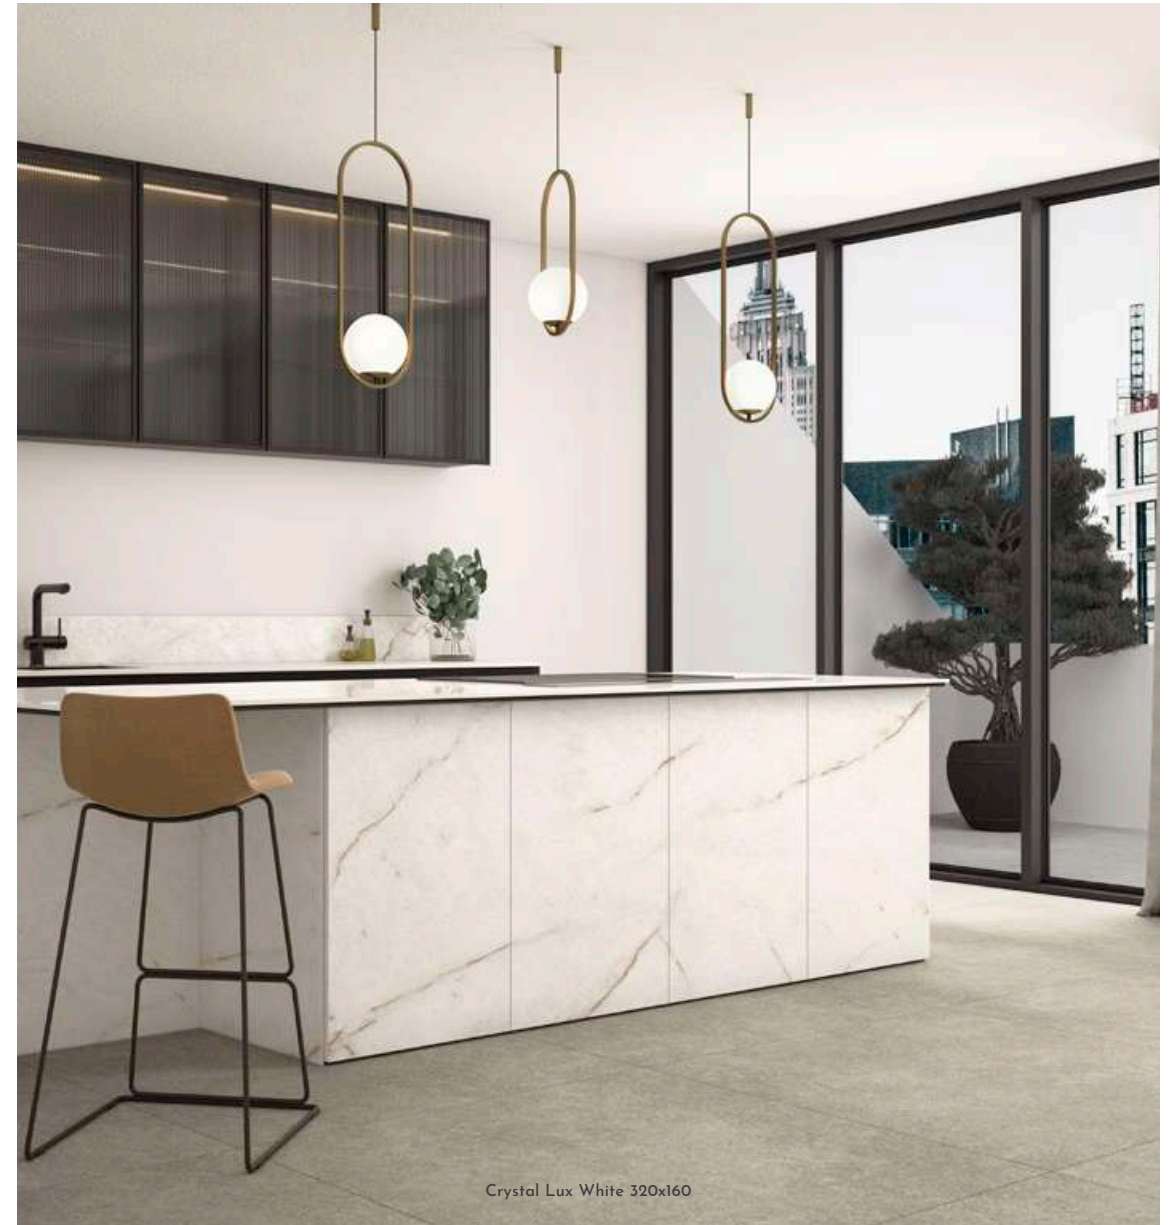

Crystal Lux White 320x160