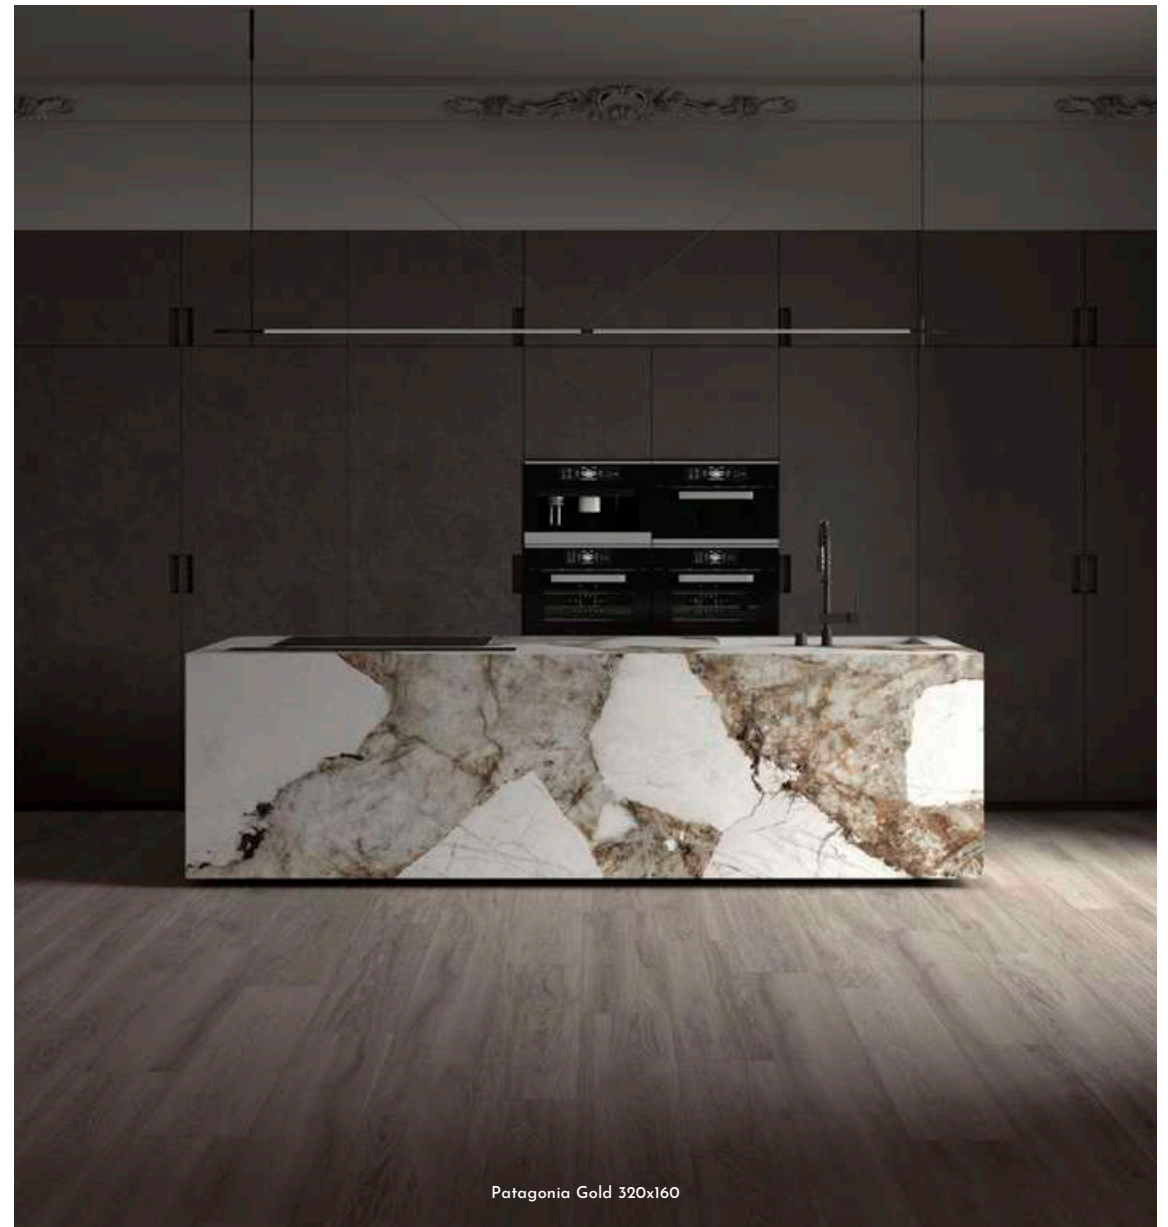

Patagonia Gold 320x160