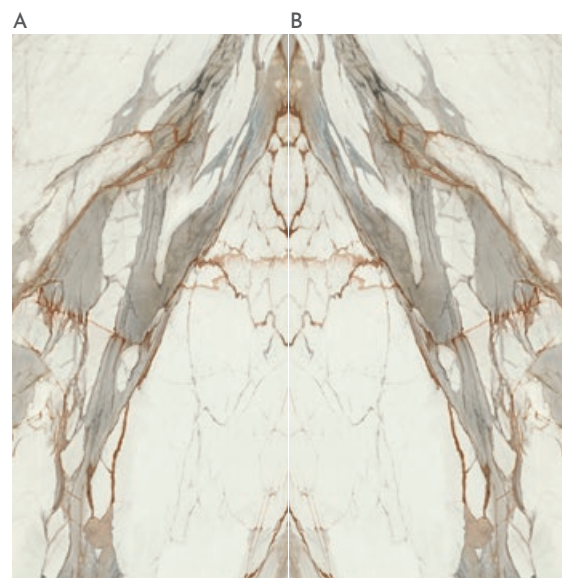

SOFT MATT  
6mm / 12mm / 20mm

POLISHED  
6mm / 12mm / 20mm

BOOKMATCH  
6mm / 12mm / 20mm

COLOCACIÓN / LAYING 1

COLOCACIÓN / LAYING 2

126"x63"  
320x160

MACCHIA VECCHIA GOLD  
( 330 )

Countertops Macchia Vecchia Gold 320x160