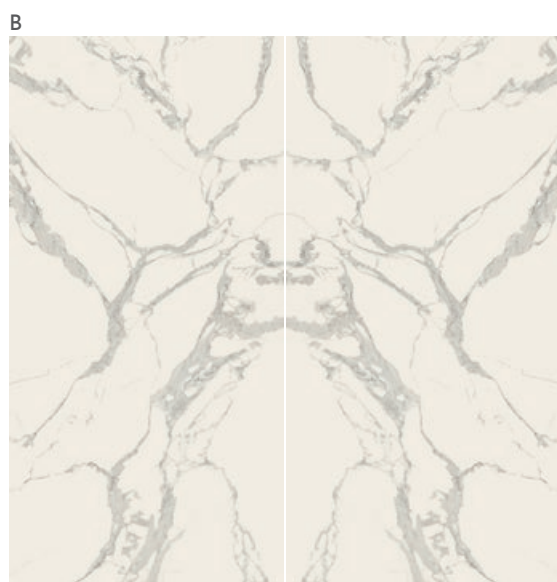

ASCALE

ESPEJOR / THICKNESS

SOFT MATT
6mm / 12mm / 20mm

POLISHED
6mm / 12mm / 20mm

BOOKMATCH
6mm / 12mm / 20mm

COLOCACIÓN / LAYING 1

COLOCACIÓN / LAYING 2

126"x63"
320x160