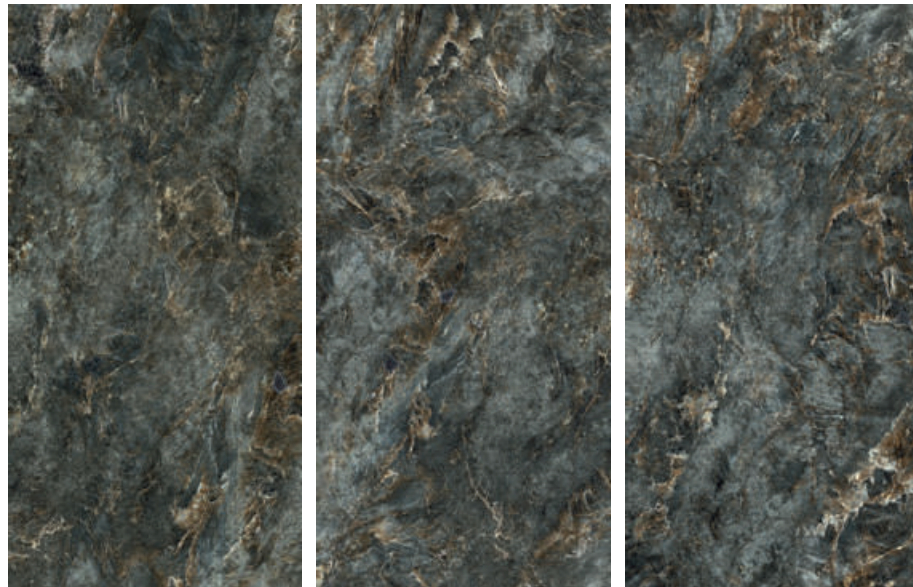

ESPESOR / THICKNESS

SOFT MATT
6mm / 12mm

POLISHED
6mm / 12mm

MULTICARA / MIX

3 DISEÑOS DIFERENTES / 3 DIFFERENT DESIGNS

6mm / 12mm

126"x63"
320x160

LABRADORITE ROYALBLUE
(930)