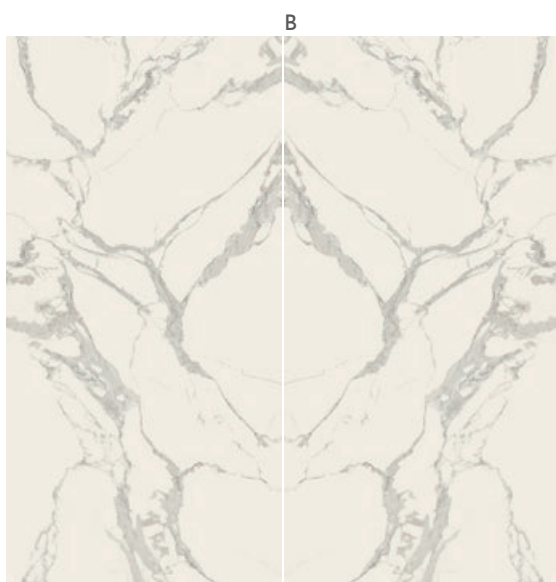

ASCALE

ESPEJOR / THICKNESS

SOFT MATT
6mm / 12mm / 20mm

POLISHED
6mm / 12mm / 20mm

BOOKMATCH
6mm / 12mm / 20mm

COLOCACIÓN / LAYING 1

COLOCACIÓN / LAYING 2

126"x63"
320x160